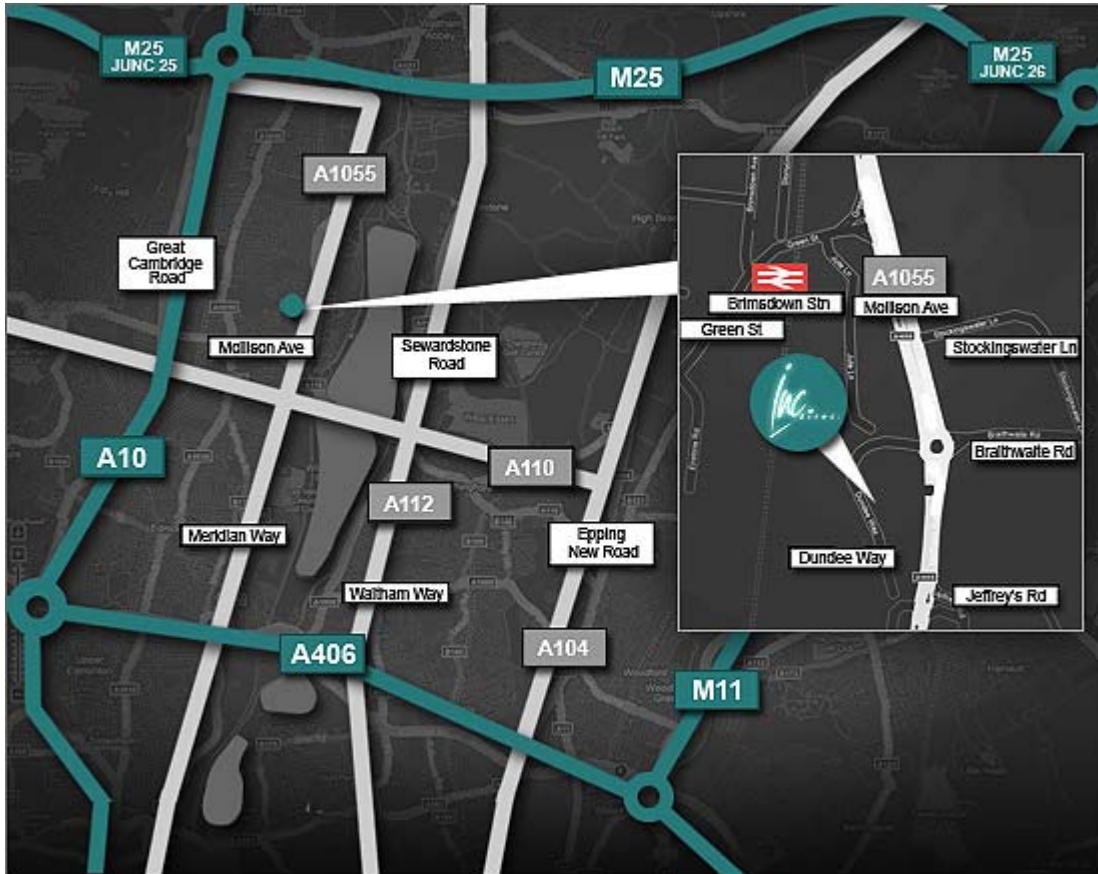

Inc Direct  
5 Dundee Way  
Enfield  
EN3 7SX  
T +44 (0) 20 8344 6280  
F +44 (0) 20 8216 1329

**Below are a list of directions to find Inc Direct.**

**From M25**

- Exit M25 at junction 25.
- At the roundabout, take the A10 turning southbound (towards Enfield).
- At the first set of traffic lights take the left filter lane onto Bullsmoor Lane.
- After about a mile, continue over the next set of traffic lights onto the A1055 Mollison Avenue.
- At the 2nd roundabout (after about 2 miles), take the 3rd exit into Dundee Way.
- Inc Direct is the 3rd unit on the left.

### **From M11**

- Exit M11 at junction 6.
- Exit onto M25 toward Watford.
- Exit M25 at junction 25.
- At the roundabout, take the A10 turning southbound (towards Enfield).
- At the first set of traffic lights take the left filter lane onto Bullsmoor Lane.
- After about a mile, continue over the next set of traffic lights onto the A1055 Mollison Avenue.
- At the 2nd roundabout (after about 2 miles), take the 3rd exit into Dundee Way.
- Inc Direct is the 3rd unit on the left.

### **From A406**

- Exit the A406 at the A10 and proceed northbound (towards Enfield).
- At the 4th set of traffic lights, take the right filter lane onto Southbury Road.
- Continue straight over at the Hertford Road junction until you come to a roundabout.
- At the roundabout turn left onto Mollison Avenue.
- Continue straight ahead at the 1st roundabout.
- At the 2nd roundabout turn left into Dundee Way.
- Inc Direct is the 3rd unit on the left.

### **From Liverpool Street Station**

- Take the Hertford East Train to Brimsdown Station (20 mins)
- From Brimsdown Station (5 minute walk)
- Come out of Brimsdown Station and turn right (towards McDonalds)
- At the traffic lights (with McDonalds on your left), turn right onto Mollison Avenue, staying on the right side of the road.
- At the roundabout turn right into Dundee Way.
- Inc Direct is the 3rd unit on the left.